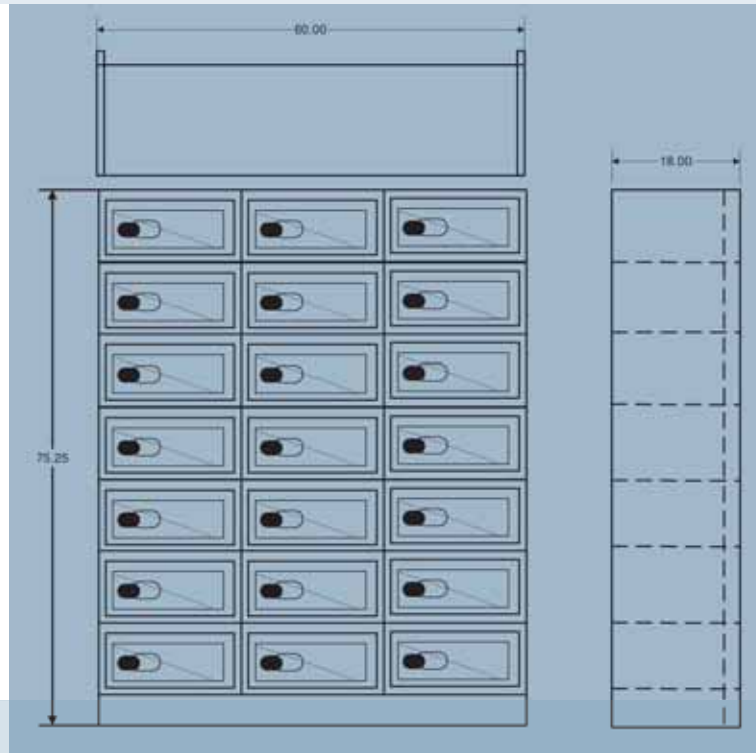

SafeBank_{SYSTEM}™

Electronic Safes - Solution for Commuter Students

SafePlaceUSA is your source for the world's finest electronic safes.

SafePlace provides a customized design plan of safe "clusters" to meet your unique space requirements.

- Generates revenues for university during minimum 20-year useful life.
- Financing available – no cash outlay.
- Provides security for students' valuables.
- Charging station for laptops, cell phones, iPods, etc.
- Safes delivered with pre-fit electrical outlets – includes battery charging system for door-opening circuits – eliminates need for battery replacement.
- Custom-painted safes with school colors and logo.
- Cost recovery potential – less than 3 years.